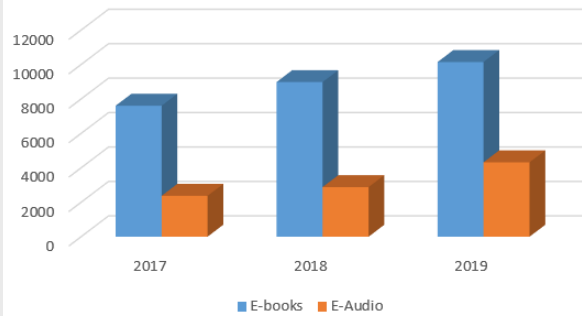

South Park E-Resource Use

The number of physical items checked out over the desk at South Park remains steady over the past few years, but E-Boo & E-Audiobooks circulation continues to increase significantly year-over-year.