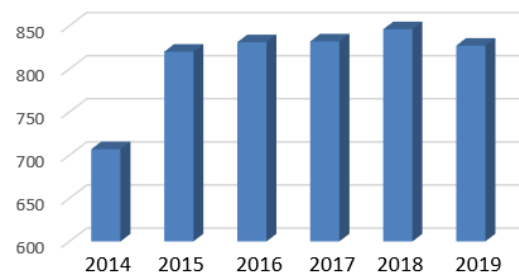

Yearly Programs

Despite offering fewer programs in 2019, the library saw the highest program attendance ever.