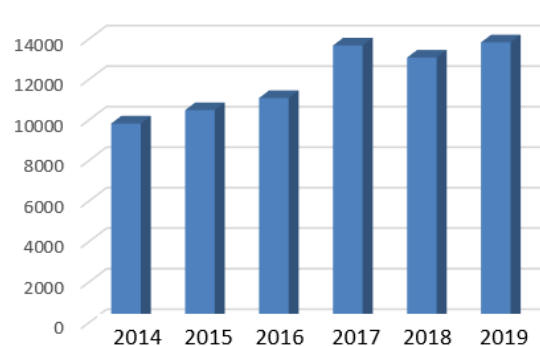

Program Attendance